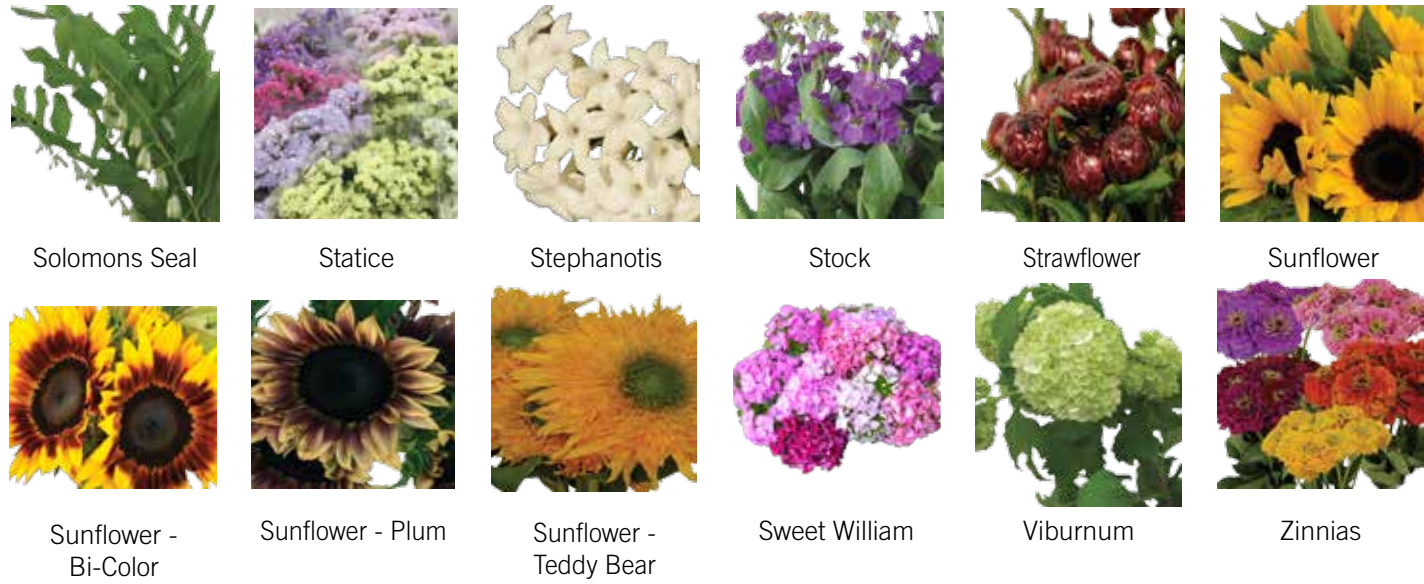

Muscari

Plume Celosia

Privet

Queen Annes Lace

Queen Annes Lace Purple

Ranunculus

Rudbeckia

Seaholly

Sedum

Seteria

Snow on the Mountain

# SEASONAL / NOVELTY CUT FLOWERS

## POTTED PLANTS